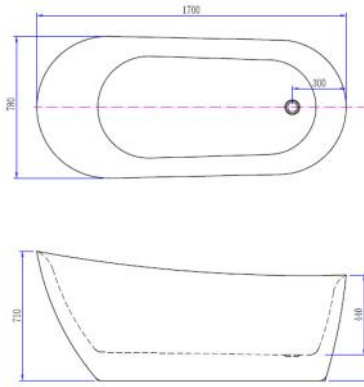

Specifications

FSB -01 Barcelona
Single Ended Slipper Bath