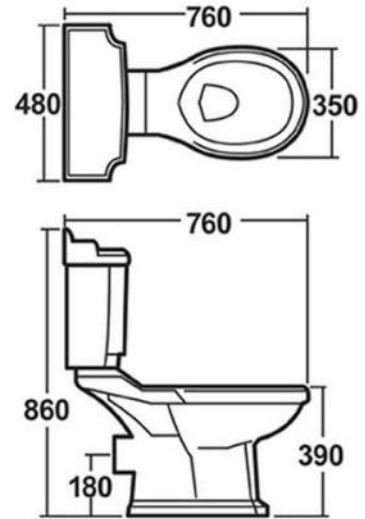

Evo Rimless Pan & Seat

€173.00

Evo Cistern Dual Button Flush

€119.00

Open Back Toilets

**Dual Flush
Lever**

Victoria Pan & Seat

€187.00