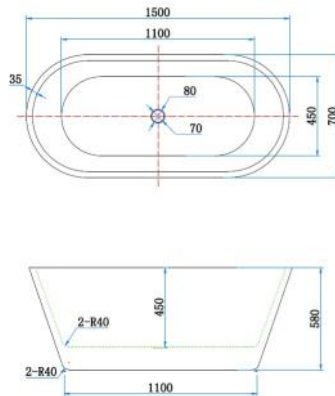

FSB -03 Malaga
Double Ended Bath