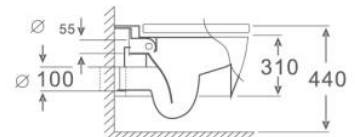

Dubh Black Rimless Wall Pan & Seat

€640.00

Wall Hanging Frames

PO1 San11 €69.00
Dual Flush Plate
 Matt Chrome

PO2 San11 €104.00
Dual Flush Plate
 Matt Black

PO3 San11 €104.00
Dual Flush Plate
 Brass

PO4 San11 €69.00
Dual Flush Plate
 Polished Chrome