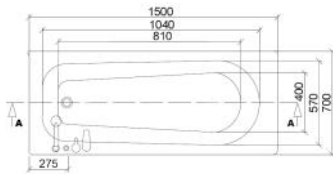

AA SECTION

Sidney 1500 x 700