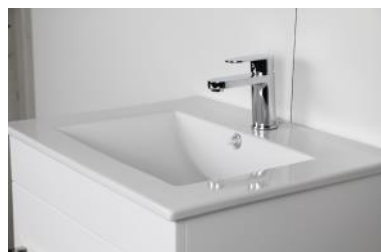

B600 Flat Basin 600mm	B800 Flat Basin 800mm
€195.00	€323.00