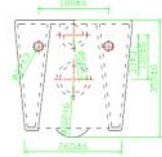

Zoe Rimless Wall Pan & Seat

€338.00