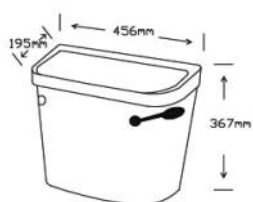

Close Couple Doc M Pack

hill16tiles Close Coupled Rimless Doc M Pack — Lever

Flush Each pack comprises of:

- 470mm Raised Height Rimless Pan
- Wash Basin 455mm & Brackets
- Swing Arm 760mm
- Toilet Ring Seat
- Lever Flush Cistern & Fittings
- 4 x 600mm Grab Rail Pack
- Sequential Basin Mixer
- Bottle Trap & Waste

CE Compliant and fully WRAS Approved.

Complete Pack Price:

€1,071.00