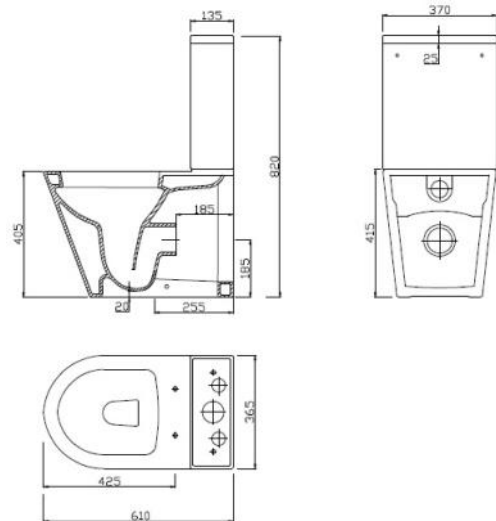

Zoe Rimless Pan & Seat
Zoe Cistern Dual Button Flush

€338.00
€222.00