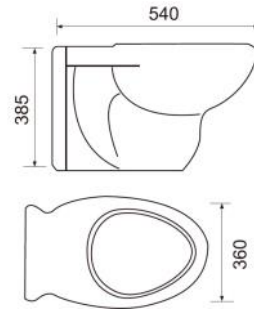

Wall Hung Toilets

Rimless Technology

€205.00

Rimless Technology

€338.00

Black
IISERIESII

Rimless Technology

€640.00