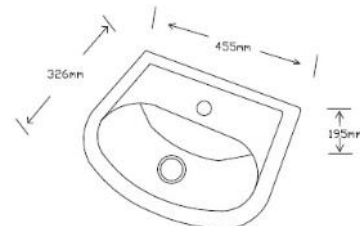

Low Level Doc M Pack

hill16tiles Close Coupled Rimless Doc M Pack — Lever

Flush Each pack comprises of:

- 470mm Raised Height Rimless Pan
- Wash Basin 455mm & Brackets
- Swing Arm 760mm
- Toilet Ring Seat
- Lever Cistern & Padded Back Rest
- 4 x 600mm Grab Rail Pack
- Sequential Basin Mixer
- Bottle Trap & Waste

CE Compliant and fully WRAS Approved.

Complete Pack Price:

€1,071.00