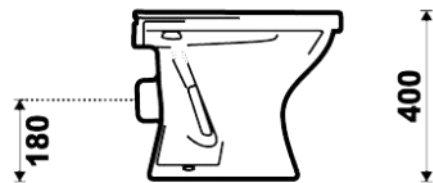

Back to Wall Toilets

Concealed Cistern inc Dual Flush Button

€148.00

Zoe Rimless Floor Pan & Seat

€338.00

Rapido Floor Pan & Seat

€163.00

Wall Hung Toilets