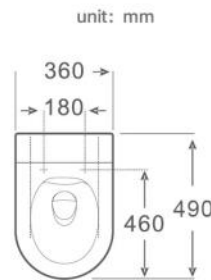

Dubh Black Rimless Wall Pan & Seat

€640.00