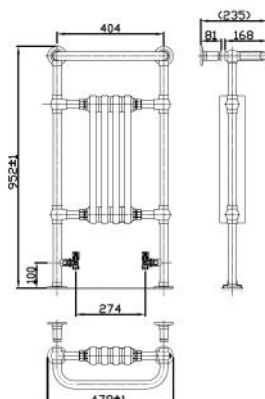

AA SECTION

AA SECTION

Sigma 1700 x 700

Elite 1700 x 750

Modena 1800 x 800

Trad10 Towel Rad

Trad5 Towel Rad

Keep up to date with our
full product range: