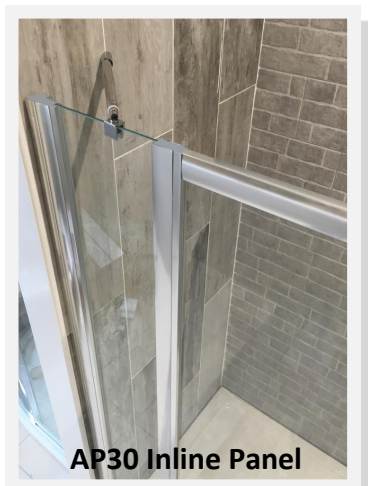

Aero Side Panel

Code	Size	Adjustment	Door Access	Price
AP70	700	670-690	n/a	€303.00
AP76	760	730-750	n/a	€303.00
AP80	800	770-790	n/a	€303.00
AP90	900	870-890	n/a	€303.00
AP10	1000	970-990	n/a	€352.00
AP80+AP30	1100	1040-1080	n/a	€574.00
AP90+AP30	1200	1140-1180	n/a	€574.00

Extension Profile

AExt40	40	n/a	n/a	€123.00

Height 1850mm	✓
CE approved 6mm toughened safety glass BS EN12150 Class 1	✓
Polished chrome finish	✓
Frameless design	✓
Quick assembly	✓
Easy clean glass	✓