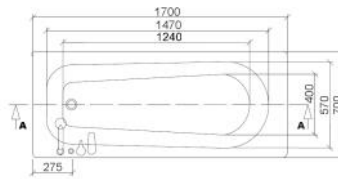

AA SECTION

Cara 1700 x 700