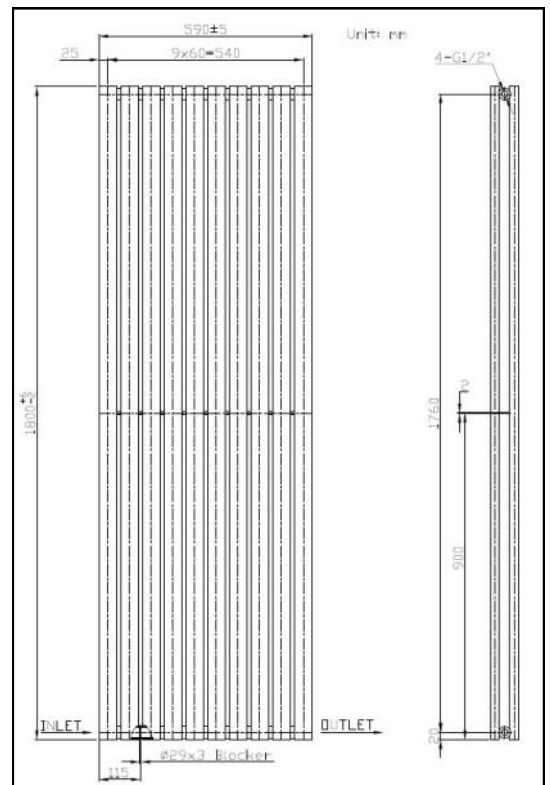

Fahrenheit Vertical Radiators

Code	Height	Width	Columns	Colour	BTU @T62	Price
VRW182	1800	240	8	White	3893	€492.00
VRW184	1800	472	16	White	6520	€559.00
VRW186	1800	590	20	White	9403	€746.00

1800 x 590

Pipe centre out from wall allow 50mm (+/-5mm)

Radiator depth from wall (inc bracket) to front of rad 90mm (+/-5mm)