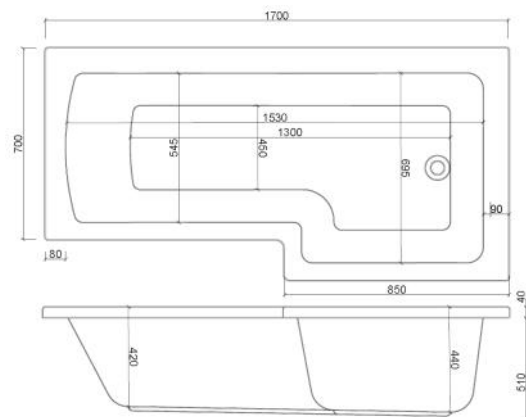

L Shaped Shower Bath
1700 x 850 RH