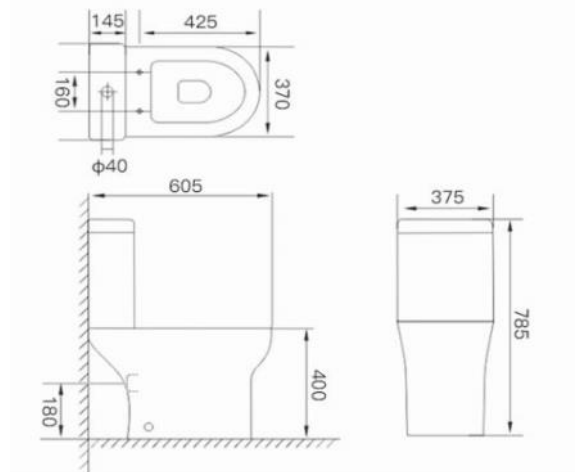

Nova Rimless Pan & Seat

€222.00

Nova Cistern Dual Button Flush

€153.00