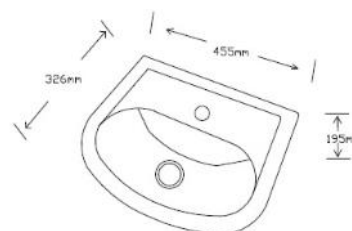

Close Couple Doc M Pack

hill16tiles Close Coupled Rimless Doc M Pack — Lever

Flush Each pack comprises of:

- 470mm Raised Height Rimless Pan
- Wash Basin 455mm & Brackets
- Swing Arm 760mm
- Toilet Ring Seat
- Lever Flush Cistern & Fittings
- 4 x 600mm Grab Rail Pack
- Sequential Basin Mixer
- Bottle Trap & Waste

CE Compliant and fully WRAS Approved.

Complete Pack Price:

€1,071.00