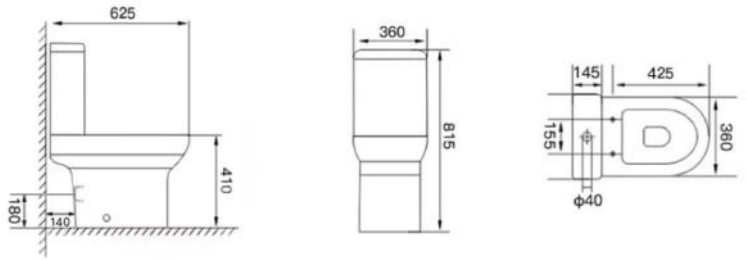

Rimless Technology

Short Projection

Compact Rimless Pan & Seat

€313.00

Compact Cistern Dual Button Flush

€173.00