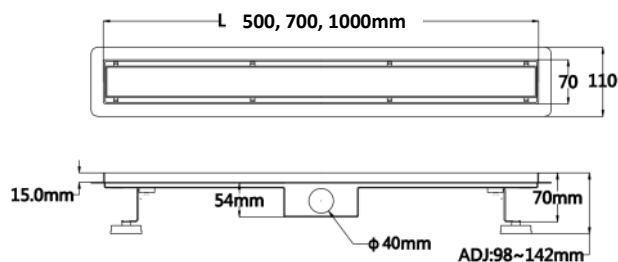

Wetroom Floor Drains

Two-sided grid,
stainless steel or tileable.

SQG Square Floor Drain

€96.00

McAlpine Reducing Adaptor

€13.00

Two-sided grid, stainless steel
or tileable.

LD500 Linear Floor Drain 500mm