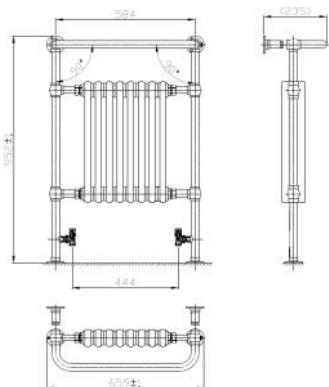

AA SECTION

AA SECTION

Sigma 1700 x 700

Elite 1700 x 750

Modena 1800 x 800

Trad10 Towel Rad

Trad5 Towel Rad

Keep up to date with our
full product range: