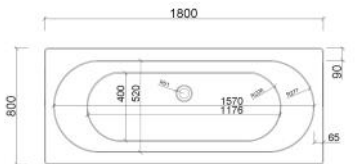

AA SECTION

AA SECTION

Sigma 1700 x 700

Elite 1700 x 750

Modena 1800 x 800

Trad10 Towel Rad

Trad5 Towel Rad

Keep up to date with our
full product range: