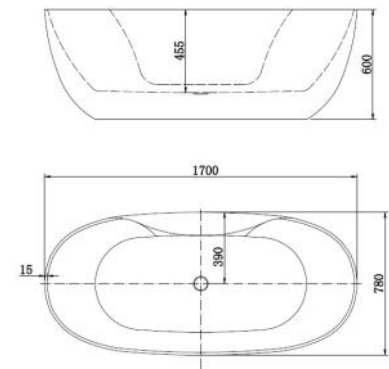

FSB -06 Granada
Double Ended Bath