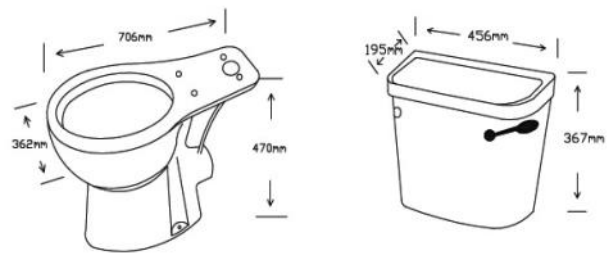

€239.00
€173.00

Rimless Technology

Open Back

Comfort Height Low Level Rimless Pan (no seat included)
Comfort Low Level Cistern

€374.00
€165.00

Rimless Technology

Open Back

Nero Comfort Height Rimless Pan & Seat
Nero Cistern Dual Button Flush