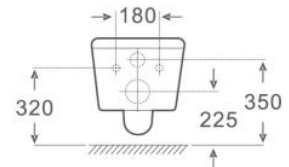

Dubh Black Rimless Wall Pan & Seat

€640.00