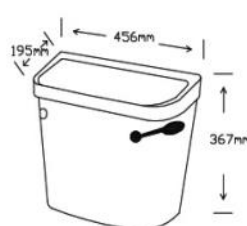

Low Level Doc M Pack

hill16tiles Close Coupled Rimless Doc M Pack — Lever

Flush Each pack comprises of:

- 470mm Raised Height Rimless Pan
- Wash Basin 455mm & Brackets
- Swing Arm 760mm
- Toilet Ring Seat
- Lever Cistern & Padded Back Rest
- 4 x 600mm Grab Rail Pack
- Sequential Basin Mixer
- Bottle Trap & Waste

CE Compliant and fully WRAS Approved.

Complete Pack Price:

€1,071.00