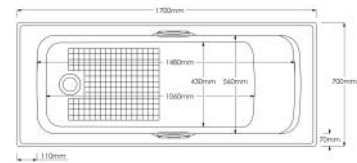

Sidney 1500 x 700