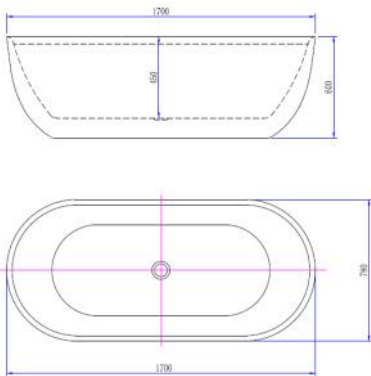

FSB -04 Valencia
Double Ended Bath