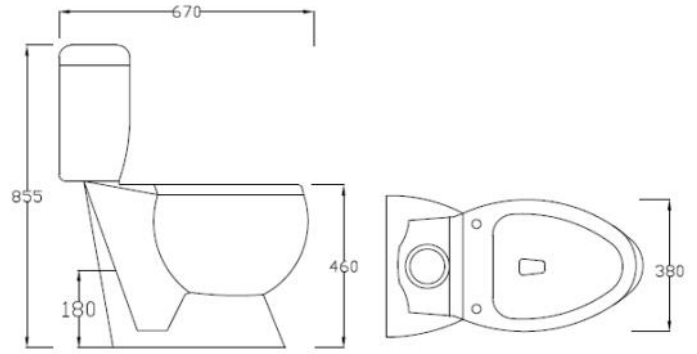

Comfort High Pan & Seat
Comfort Cistern Lever Flush

€239.00
€173.00