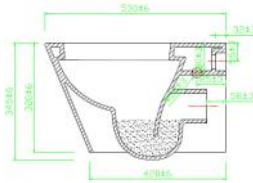

Zoe Rimless Wall Pan & Seat

€338.00