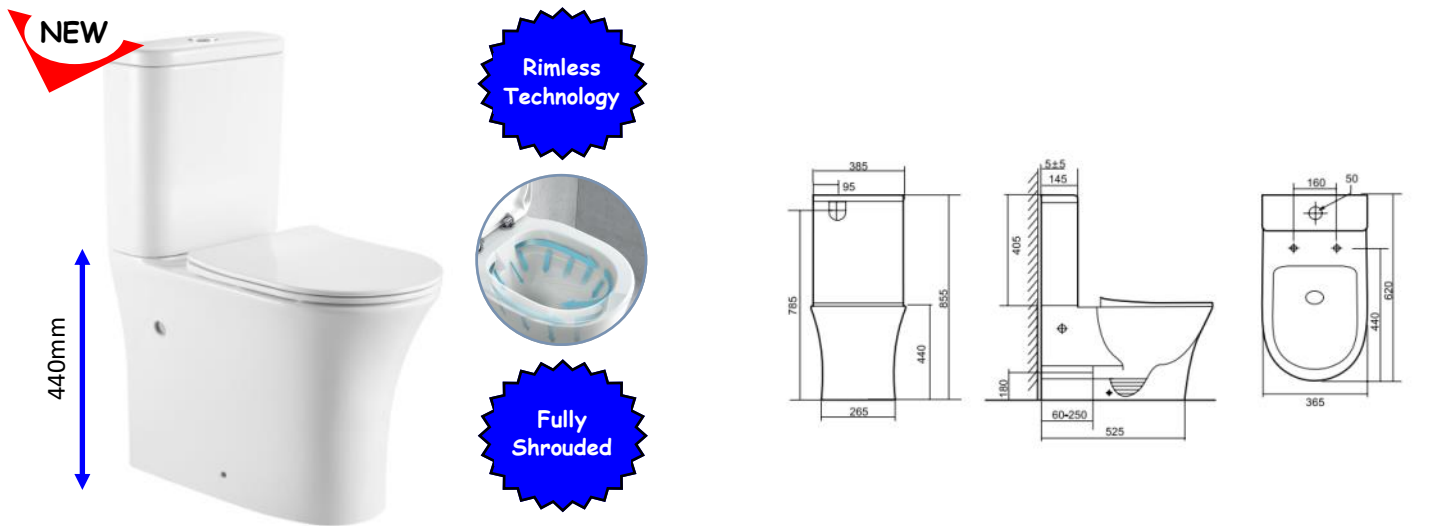

Ava Comfort Rimless Height Pan & Seat
Ava Cistern Dual Button Flush

€404.00
€239.00