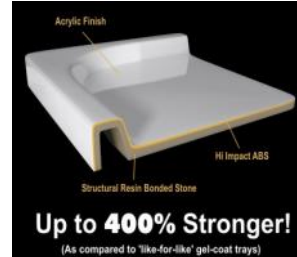

Code	Size (mm)	Waste Position	Price
OC-80Q	800 x 800 Quad		€281.00
OC-90Q	900 x 900 Quad		€281.00
OC-10Q	1000 x 1000 Quad		€350.00