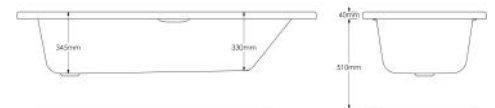

Weiss 1700 x 700