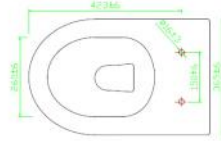

Zoe Rimless Wall Pan & Seat

€338.00