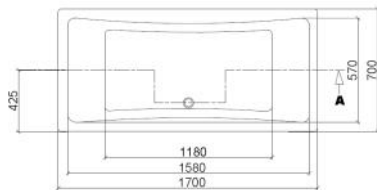

AA SECTION

AA SECTION

Sigma 1700 x 700

Elite 1700 x 750

Modena 1800 x 800

Trad10 Towel Rad

Trad5 Towel Rad

Keep up to date with our
full product range: