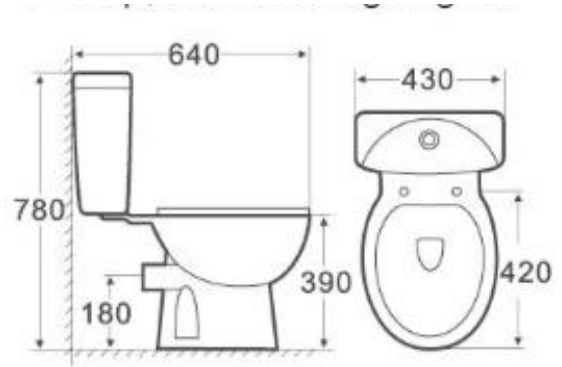

Open Back Toilets

Zeta Pan & Seat

€148.00

Zeta Cistern Dual Button Flush

€99.00