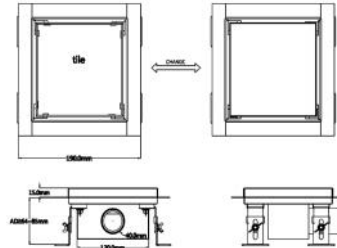

Wetroom Floor Drains

Two-sided grid,
stainless steel or tileable.

€96.00

€13.00

Two-sided grid, stainless steel
or tileable.

€296.00

LD700 Linear Floor Drain 700mm

€308.00

LD1000 Linear Floor Drain 1000mm

€342.00